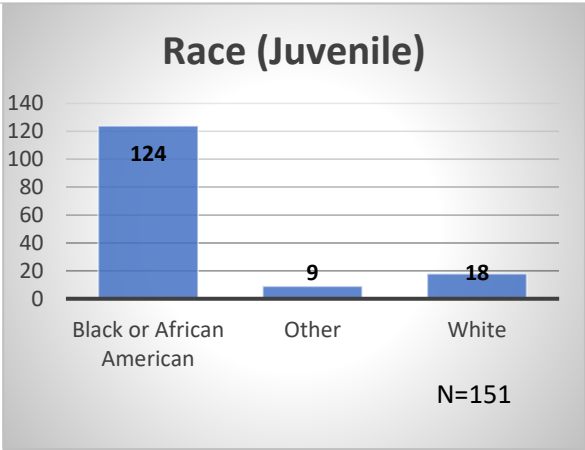

Daily Data Dashboard – May 22, 2023 Demographics for JTDC Population Monday Morning Midnight Count

Total # of probation Involved youth¹: 1,207

¹ Probation Active: Any youth who is pending sentencing with an active social history, has been formally placed on probation or supervision with Cook County Juvenile Probation on the date of the report.

*Age, Gender and Race for Criminal Court population (N=1) is not represented in this report.

Data sources: cFive Supervisor – Probation Population and RMIS – JTDC Population

Daily Data Dashboard – May 22, 2023
Demographics for JTDC Population
Monday Morning Midnight Count