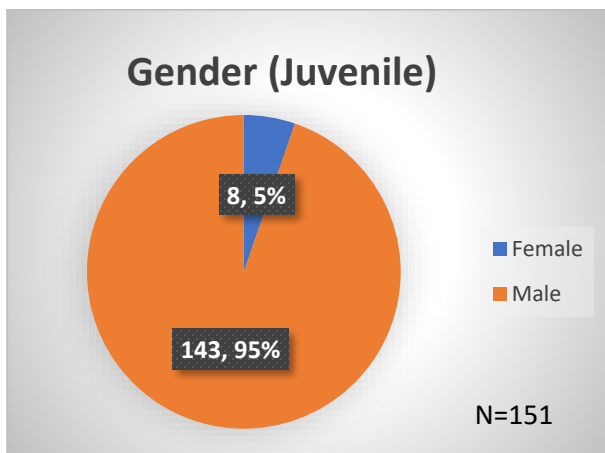

Daily Data Dashboard – May 22, 2023 Demographics for JTDC Population Monday Morning Midnight Count

Total # of probation Involved youth¹: 1,207

¹ Probation Active: Any youth who is pending sentencing with an active social history, has been formally placed on probation or supervision with Cook County Juvenile Probation on the date of the report.

*Age, Gender and Race for Criminal Court population (N=1) is not represented in this report.

Data sources: cFive Supervisor – Probation Population and RMIS – JTDC Population

Daily Data Dashboard – May 22, 2023
Demographics for JTDC Population
Monday Morning Midnight Count