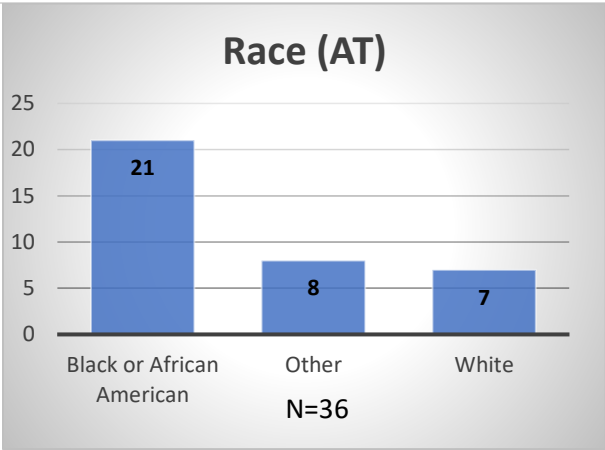

Daily Data Dashboard – May 22, 2023 Demographics for JTDC Population Monday Morning Midnight Count

Total # of probation Involved youth¹: 1,207

¹ Probation Active: Any youth who is pending sentencing with an active social history, has been formally placed on probation or supervision with Cook County Juvenile Probation on the date of the report.

*Age, Gender and Race for Criminal Court population (N=1) is not represented in this report.

Data sources: cFive Supervisor – Probation Population and RMIS – JTDC Population

Daily Data Dashboard – May 22, 2023
Demographics for JTDC Population
Monday Morning Midnight Count