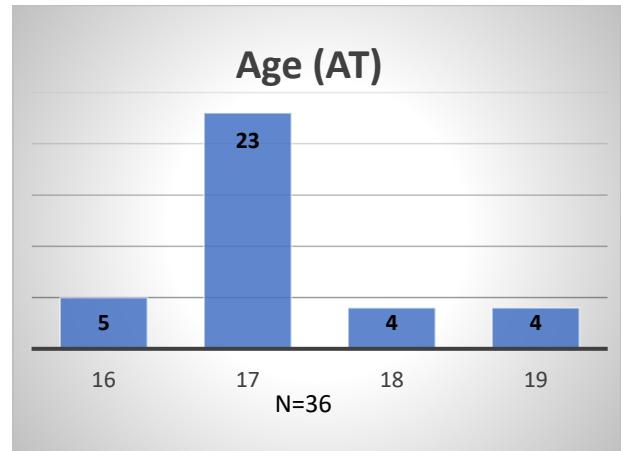

Daily Data Dashboard – May 22, 2023 Demographics for JTDC Population Monday Morning Midnight Count

Total # of probation Involved youth¹: 1,207

¹ Probation Active: Any youth who is pending sentencing with an active social history, has been formally placed on probation or supervision with Cook County Juvenile Probation on the date of the report.

*Age, Gender and Race for Criminal Court population (N=1) is not represented in this report.

Data sources: cFive Supervisor – Probation Population and RMIS – JTDC Population

Daily Data Dashboard – May 22, 2023
Demographics for JTDC Population
Monday Morning Midnight Count