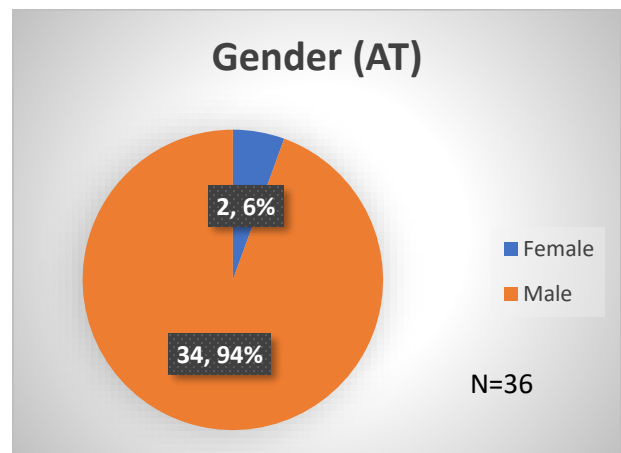

Daily Data Dashboard – May 22, 2023 Demographics for JTDC Population Monday Morning Midnight Count

Total # of probation Involved youth¹: 1,207

¹ Probation Active: Any youth who is pending sentencing with an active social history, has been formally placed on probation or supervision with Cook County Juvenile Probation on the date of the report.

*Age, Gender and Race for Criminal Court population (N=1) is not represented in this report.

Data sources: cFive Supervisor – Probation Population and RMIS – JTDC Population

Daily Data Dashboard – May 22, 2023
Demographics for JTDC Population
Monday Morning Midnight Count