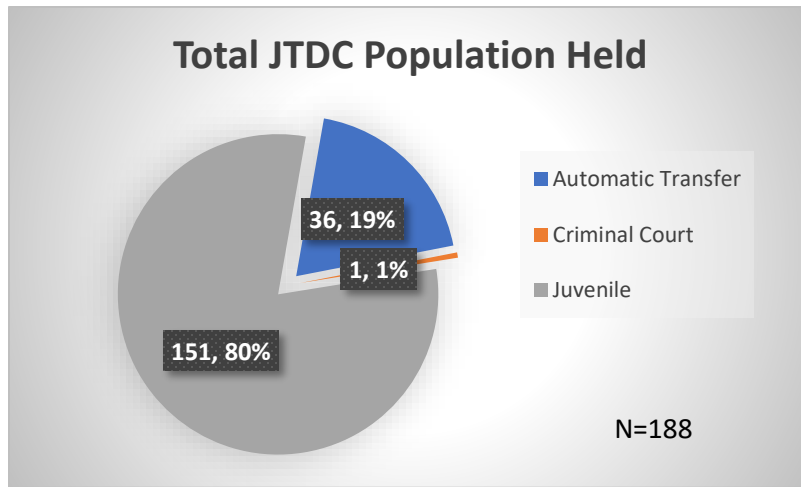

Daily Data Dashboard – May 22, 2023 Demographics for JTDC Population Monday Morning Midnight Count

Total # of probation Involved youth¹: 1,207

¹ Probation Active: Any youth who is pending sentencing with an active social history, has been formally placed on probation or supervision with Cook County Juvenile Probation on the date of the report.

*Age, Gender and Race for Criminal Court population (N=1) is not represented in this report.

Data sources: cFive Supervisor – Probation Population and RMIS – JTDC Population

Daily Data Dashboard – May 22, 2023
Demographics for JTDC Population
Monday Morning Midnight Count