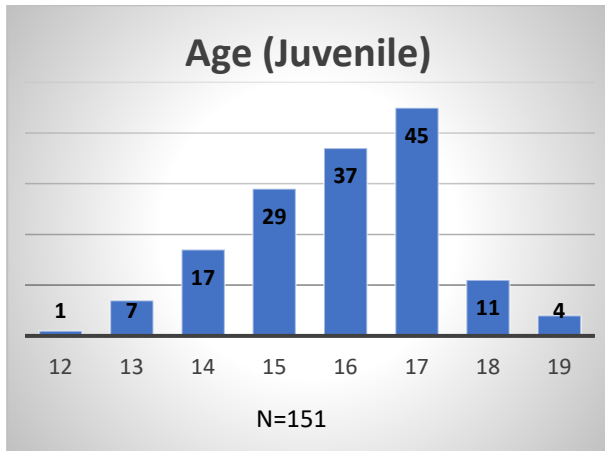

Daily Data Dashboard – May 22, 2023 Demographics for JTDC Population Monday Morning Midnight Count

Total # of probation Involved youth¹: 1,207

¹ Probation Active: Any youth who is pending sentencing with an active social history, has been formally placed on probation or supervision with Cook County Juvenile Probation on the date of the report.

*Age, Gender and Race for Criminal Court population (N=1) is not represented in this report.

Data sources: cFive Supervisor – Probation Population and RMIS – JTDC Population

Daily Data Dashboard – May 22, 2023
Demographics for JTDC Population
Monday Morning Midnight Count